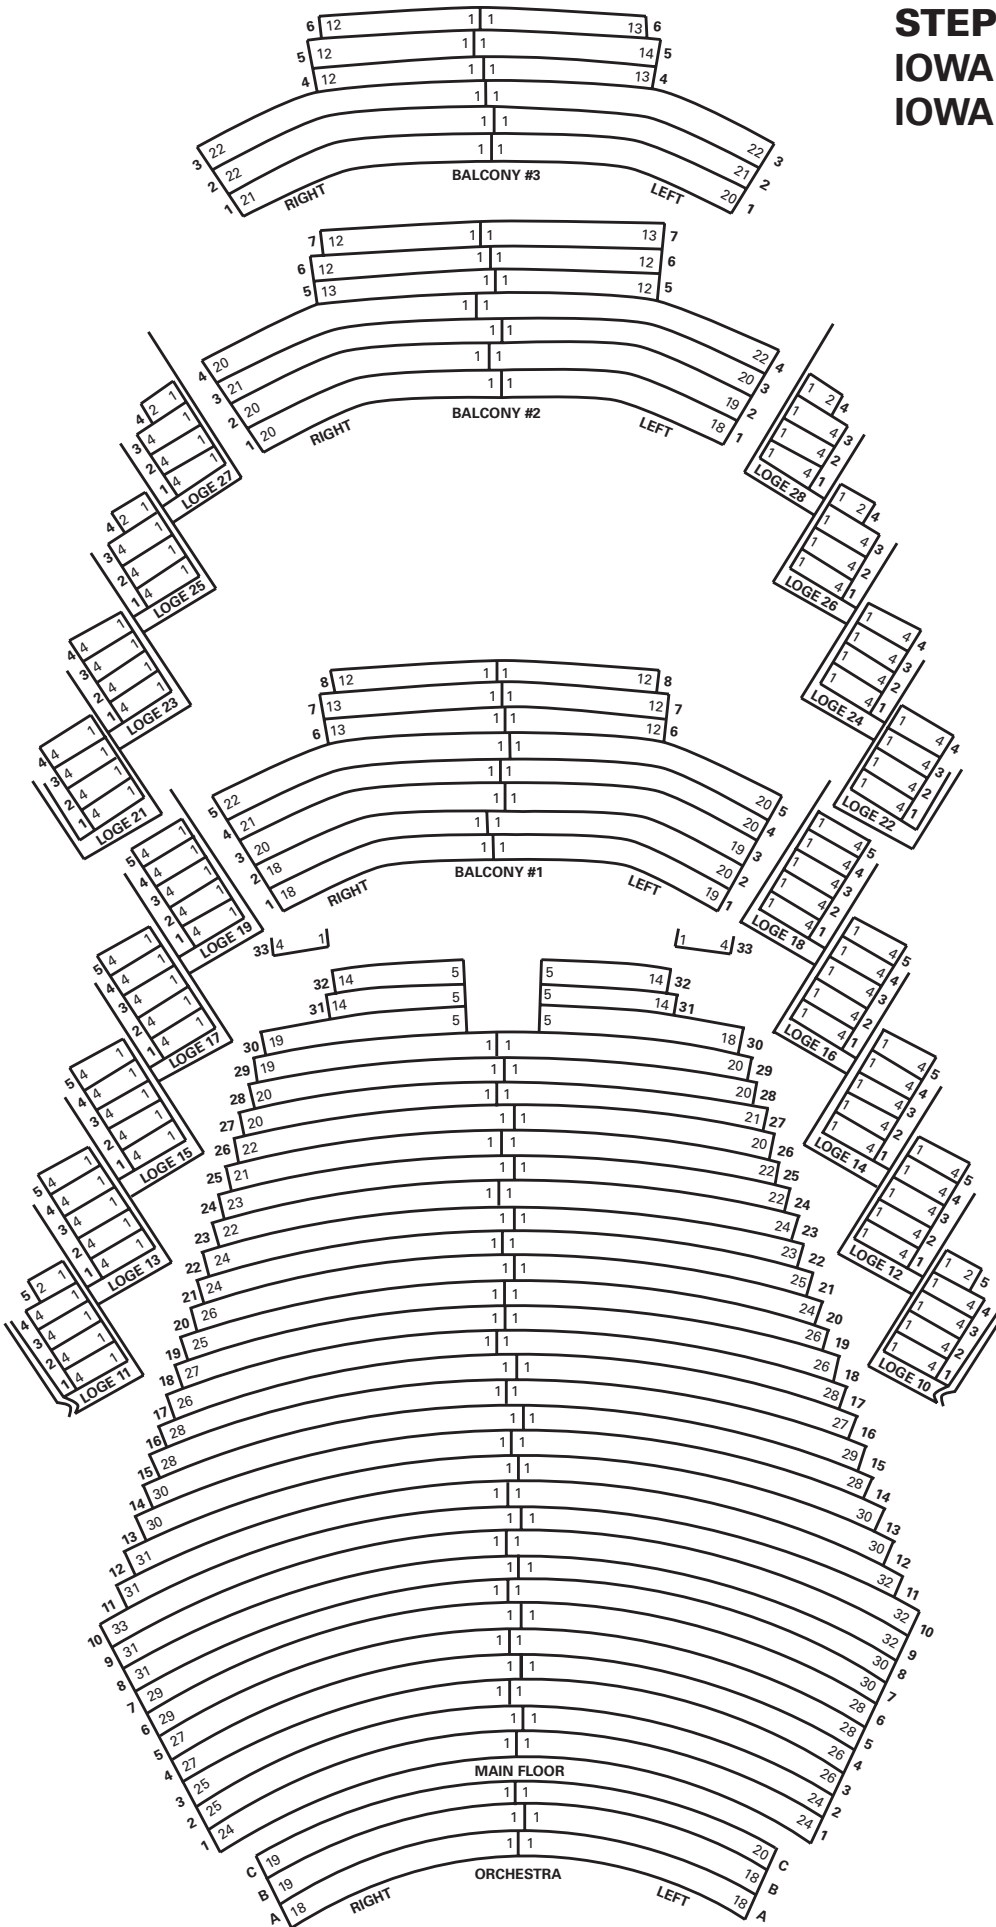

STEPHENS AUDITORIUM IOWA STATE CENTER IOWA STATE UNIVERSITY

BALCONY #3 RIGHT.....	101
BALCONY #3 LEFT.....	<u>103</u>
TOTAL SEATS.....	204
BALCONY #2 RIGHT.....	118
BALCONY #2 LEFT.....	116
LOGE RIGHT.....	60
LOGE LEFT.....	<u>60</u>
TOTAL SEATS.....	354
BALCONY #1 RIGHT.....	137
BALCONY #1 LEFT.....	134
LOGE RIGHT.....	98
LOGE LEFT.....	<u>98</u>
TOTAL SEATS.....	467
MAIN FLOOR RIGHT.....	793
MAIN FLOOR LEFT.....	<u>791</u>
TOTAL MAIN FLOOR.....	1584
ORCHESTRA PIT RIGHT.....	56
ORCHESTRA PIT LEFT.....	<u>56</u>
TOTAL ORCHESTRA PIT.....	112
WHEELCHAIR SPACE.....	8
GROSS TOTAL.....	1704

SUMMARY OVERALL

BALCONY #3.....	204
BALCONY #2 w/LOGES.....	354
BALCONY #1 w/LOGES.....	467
MAIN FLOOR PERMANENT.....	<u>1584</u>
TOTAL PERMANENT.....	2609
WHEELCHAIR SPACES.....	8
ORCHESTRA PIT PORTABLE.....	<u>112</u>
TOTAL CAPACITY.....	2729