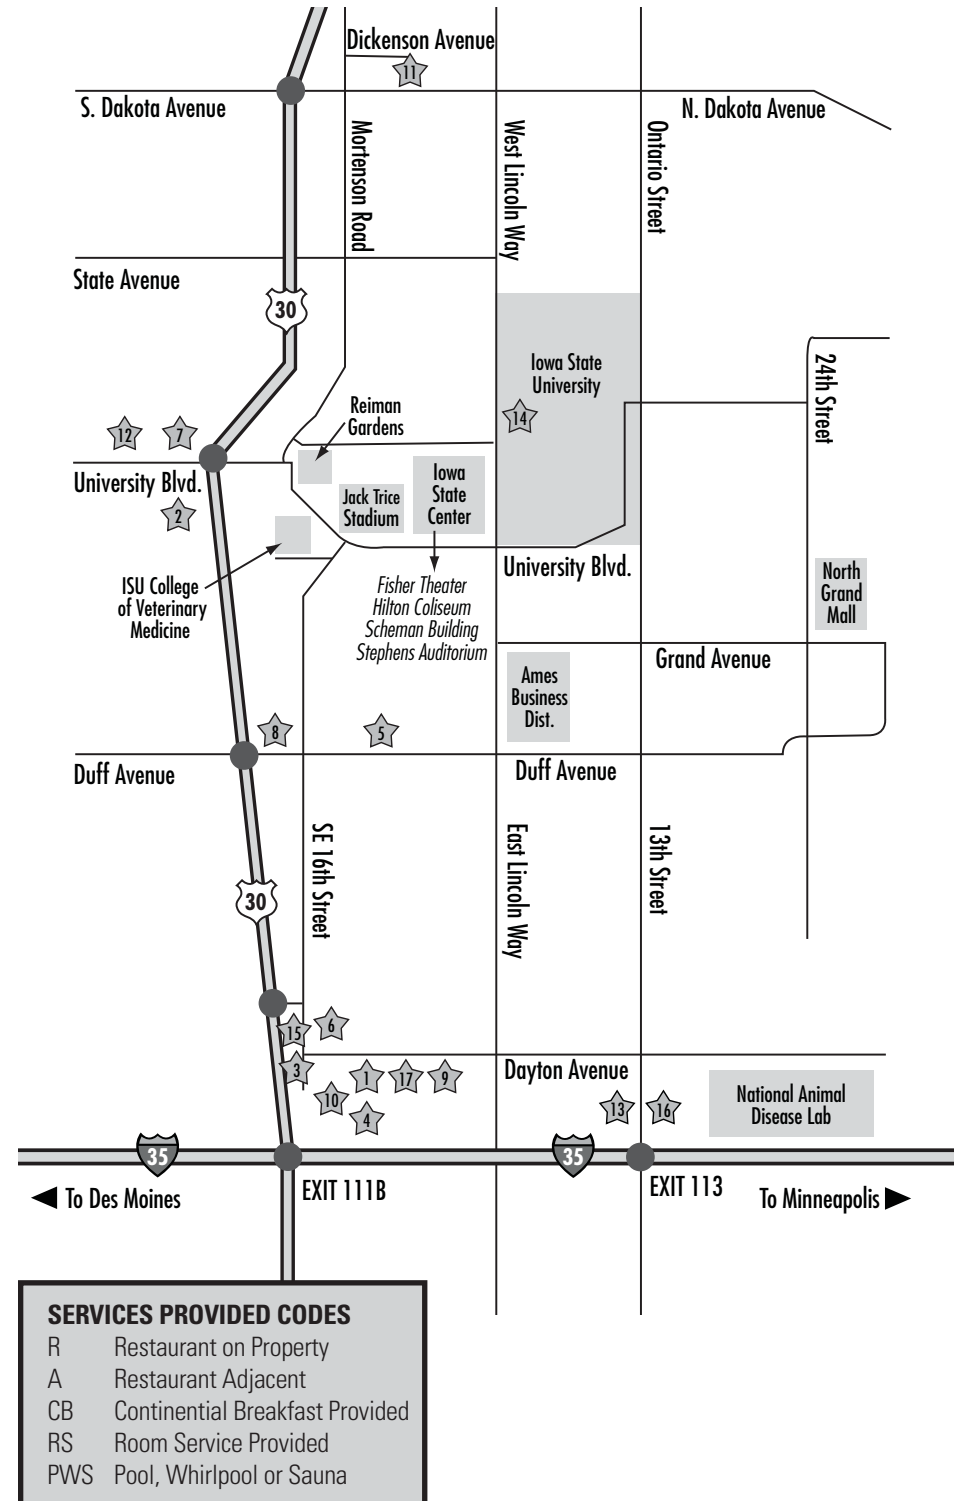

8 GRANDSTAY RESIDENTIAL SUITES

1606 South Kellogg Ave. • 515-232-8363
Total Guest Rooms: N/A • Miles to Iowa State Center: 2.3
Services: CB, A, PWS

9 HAMPTON INN

1400 South Dayton Ave. • 515-239-9999 or 800-426-7866
Total Guest Rooms: 57 • Miles to Iowa State Center: 4.5
Services: CB, A, PWS

10 HEARTLAND INN

I-35 & US 30 • 515-233-6060 or 800-334-3277
Total Guest Rooms: 86 • Miles to Iowa State Center: 4.4
Services: CB, A, PWS

11 HILTON GARDEN INN AMES

1325 Dickenson Ave. • 515-233-8000
Total Guest Rooms: 112 • Miles to Iowa State Center: 2
Services: R, RS, PWS

12 HOLIDAY INN

2609 University Blvd. • 515-268-8808
Total Guest Rooms: 75 • Miles to Iowa State Center: 1.5
Services: CB, PWS

13 HOLIDAY INN EXPRESS

2600 East 13th St. • 515-232-2300 or 800-465-4329
Total Guest Rooms: 74 • Miles to Iowa State Center: 4.0
Services: R, RS, PWS

14 MEMORIAL UNION HOTEL, IOWA STATE UNIVERSITY

Lincoln Way & Lynn Dr. • 515-292-1111
Total Guest Rooms: 55 • Miles to Iowa State Center: .9
Services: R

15 MICROTTEL INN AND SUITES

2216 Southeast 16th St. • 515-233-4444 or 877-422-5250
Total Guest Rooms: 66 • Miles to Iowa State Center: 4.5
Services: CB, A

16 QUALITY INN AND SUITES

I-35 & 13th St. • 515-232-9260 or 800-903-0009
Total Guest Rooms: 130 • Miles to Iowa State Center: 4.0
Services: R, RS, PWS

17 SUPER 8 MOTEL

I-35 & US 30 • 515-232-6510 or 800-800-8000
Total Guest Rooms: 60 • Miles to Iowa State Center: 4.5
Services: CB, A

SERVICES PROVIDED CODES

R	Restaurant on Property
A	Restaurant Adjacent
CB	Continental Breakfast Provided
RS	Room Service Provided
PWS	Pool, Whirlpool or Sauna