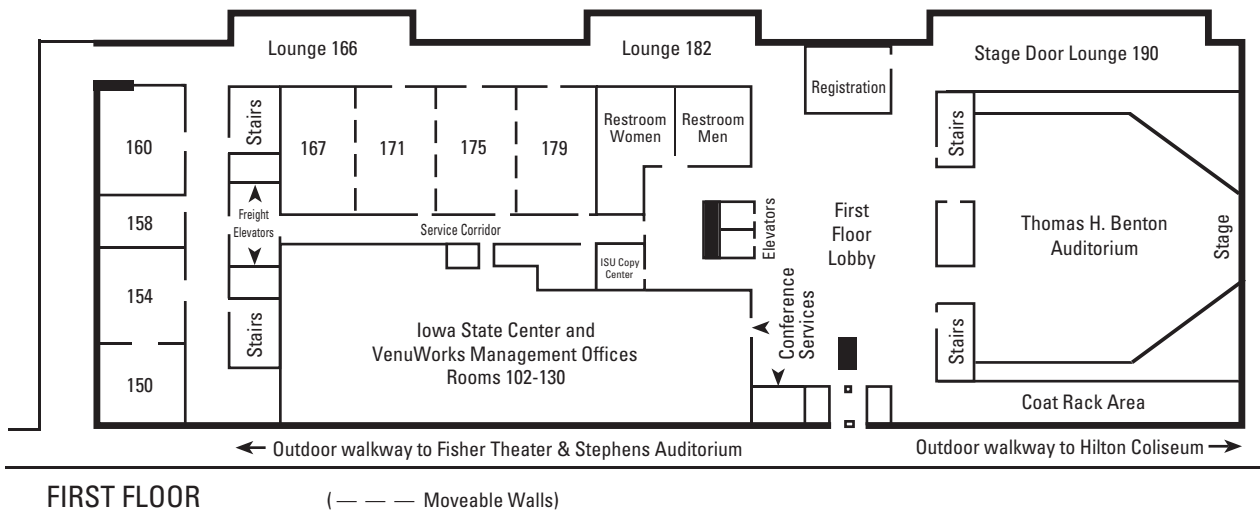

*Great*  
**EVENTS**  
HAPPEN HERE  
IOWA STATE UNIVERSITY™

**GROUND FLOOR**

**GROUND FLOOR**

- Conference Room 004
- Board Suite 080
- Conference Room 088
- Conference Room 098

**FIRST FLOOR**

( - - - - Moveable Walls)

**FIRST FLOOR**

- Thomas H. Benton Auditorium
- Conference Rooms 150– 179
- Stage Door Lounge
- Iowa State Center/VenuWorks Management Office
- ISU Copy Center

**SECOND FLOOR**

( - - - - Moveable Walls)

**SECOND FLOOR**

- Conference Rooms 204–299
- Brunnier Art Museum
- University Museums Offices

**Scheman Building**