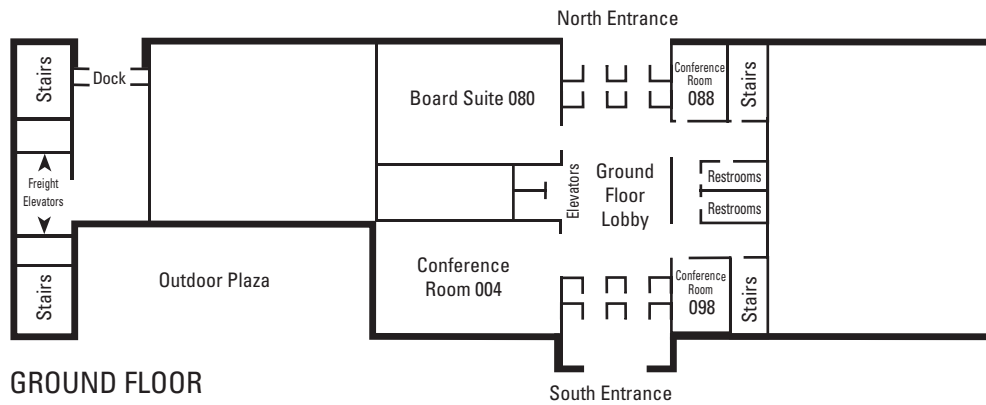

*Great*  
**EVENTS**  
HAPPEN HERE  
IOWA STATE UNIVERSITY™

**GROUND FLOOR**

**GROUND FLOOR**

- Conference Room 004
- Board Suite 080
- Conference Room 088
- Conference Room 098

**FIRST FLOOR**

( - - - - Moveable Walls)

**FIRST FLOOR**

- Thomas H. Benton Auditorium
- Conference Rooms 150– 179
- Stage Door Lounge
- Iowa State Center/VenuWorks Management Office
- ISU Copy Center

**SECOND FLOOR**

( - - - - Moveable Walls)

**SECOND FLOOR**