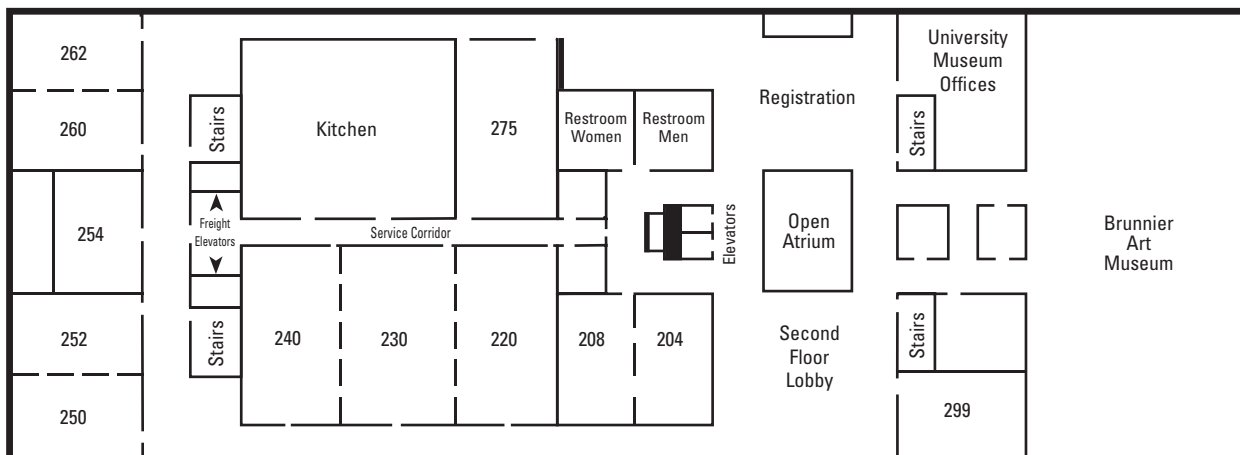

*Great*  
**EVENTS**  
HAPPEN HERE  
IOWA STATE UNIVERSITY™

**GROUND FLOOR**

**GROUND FLOOR**

- Conference Room 004
- Board Suite 080
- Conference Room 088
- Conference Room 098

**FIRST FLOOR**

( - - - - Moveable Walls)

**FIRST FLOOR**

- Thomas H. Benton Auditorium
- Conference Rooms 150– 179
- Stage Door Lounge
- Iowa State Center/VenuWorks Management Office
- ISU Copy Center

**SECOND FLOOR**

( - - - - Moveable Walls)

**SECOND FLOOR**

- Conference Rooms 204–299
- Brunnier Art Museum
- University Museums Offices

**Scheman Building**